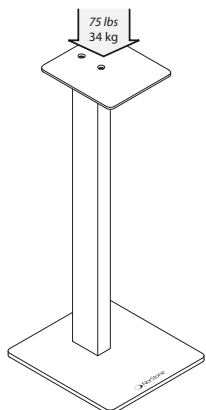

Esse Stand

Esse Stand is the perfect speaker stand to complement the Esse range.

The Esse Stand retains the same frame structure and colours, both the trendy finishes will blend in any kind of conventional or more contemporary home design.

SPECIFICATIONS

DESIGN

Finishes: Glossy Black / Black
Glossy Black / Red

Structure: Glossy black powder coated steel
Base: Black or red tempered glass

MAXIMUM LOAD

Upper shelf: 75 lbs – 34 kg

USABLE DIMENSIONS

Overall dimensions (W x H x D):

9" x 24" x 9.8" / 230 x 610 x 250 mm

Upper shelf (W x D): 5.9" x 6.7" / 150 x 170 mm

Base (W x D): 9" x 9.8" / 230 x 250 mm

PACKAGING

Delivered disassembled with screws kit, mounting instructions and tools

Quantity/box: 2 – **Type:** Brown cardboard

Dimensions (W x H x D): 25" x 11.2" x 2.9" / 635 x 285 x 75 mm

Gross Weight: 14.1 lbs / 6.4 kg - **Net Weight:** 12.2 lbs / 5.56 kg

GenCodes: 3760108801875 (Glossy Black / Black)