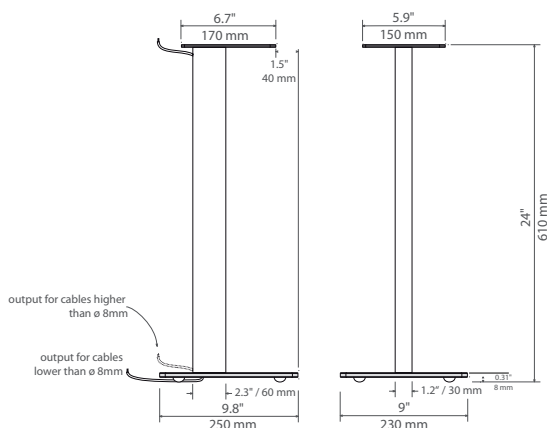

SPECIFICATIONS

DESIGN

Finishes: Glossy Black / Black
Glossy Black / Red

Structure: Glossy black powder coated steel
Base: Black or red tempered glass

MAXIMUM LOAD

Upper shelf: 75 lbs – 34 kg

USABLE DIMENSIONS

Overall dimensions (W x H x D):

9" x 24" x 9.8" / 230 x 610 x 250 mm

Upper shelf (W x D): 5.9" x 6.7" / 150 x 170 mm

Base (W x D): 9" x 9.8" / 230 x 250 mm

PACKAGING

Delivered disassembled with screws kit, mounting instructions and tools

Quantity/box: 2 – **Type:** Brown cardboard

Dimensions (W x H x D): 25" x 11.2" x 2.9" / 635 x 285 x 75 mm

Gross Weight: 14.1 lbs / 6.4 kg - **Net Weight:** 12.2 lbs / 5.56 kg

GenCodes: 3760108801875 (Glossy Black / Black)